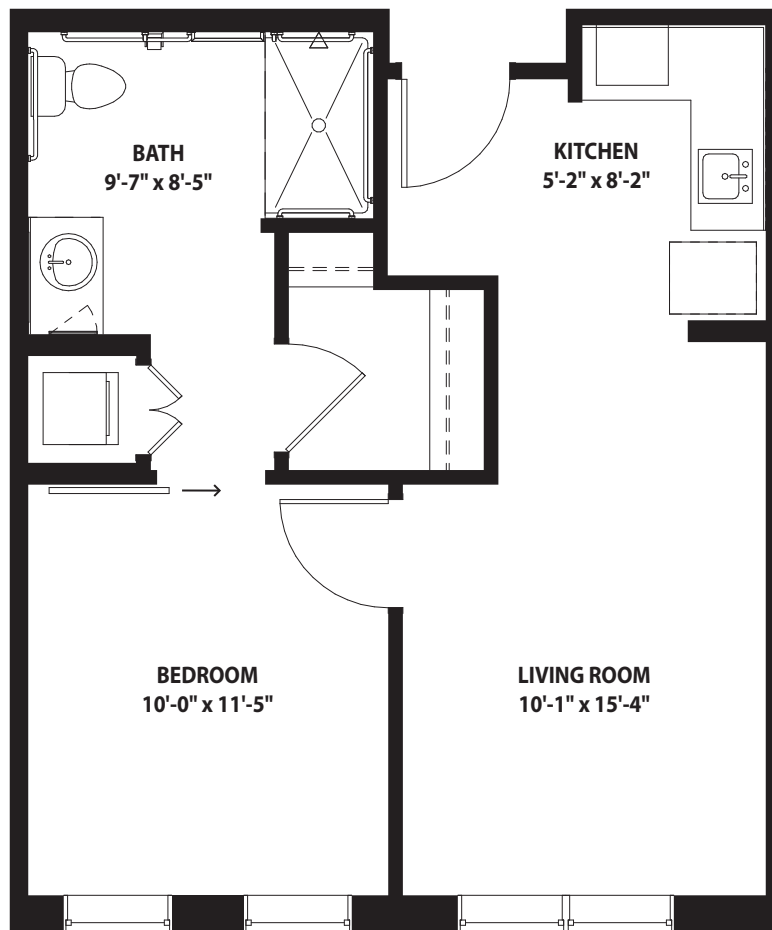

LINTON

460 sq. ft.

ASSISTED LIVING

All features and specifications are approximate and subject to change without notice.

2000 Lowson Boulevard
Delray Beach, FL 33445

561.454.2000

AbbeyDelray.com

ALF # Pending