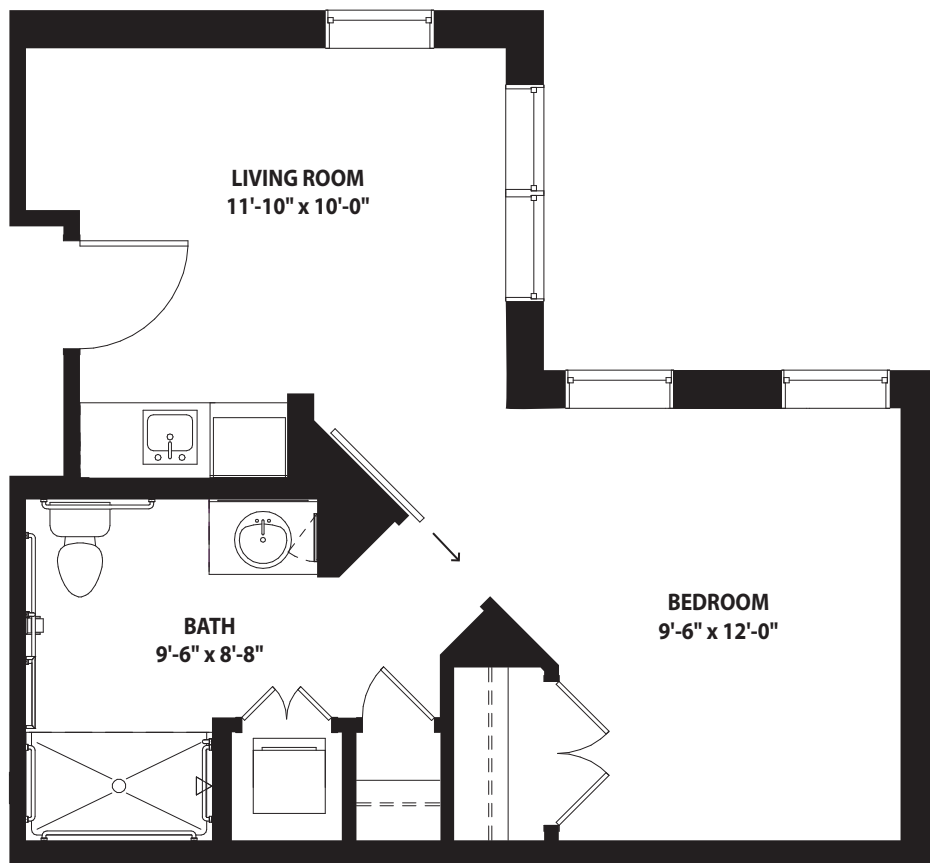

CASON

387 sq. ft.

ASSISTED LIVING

All features and specifications are approximate and subject to change without notice.

2000 Lowson Boulevard
Delray Beach, FL 33445

561.454.2000

AbbeyDelray.com

ALF # Pending