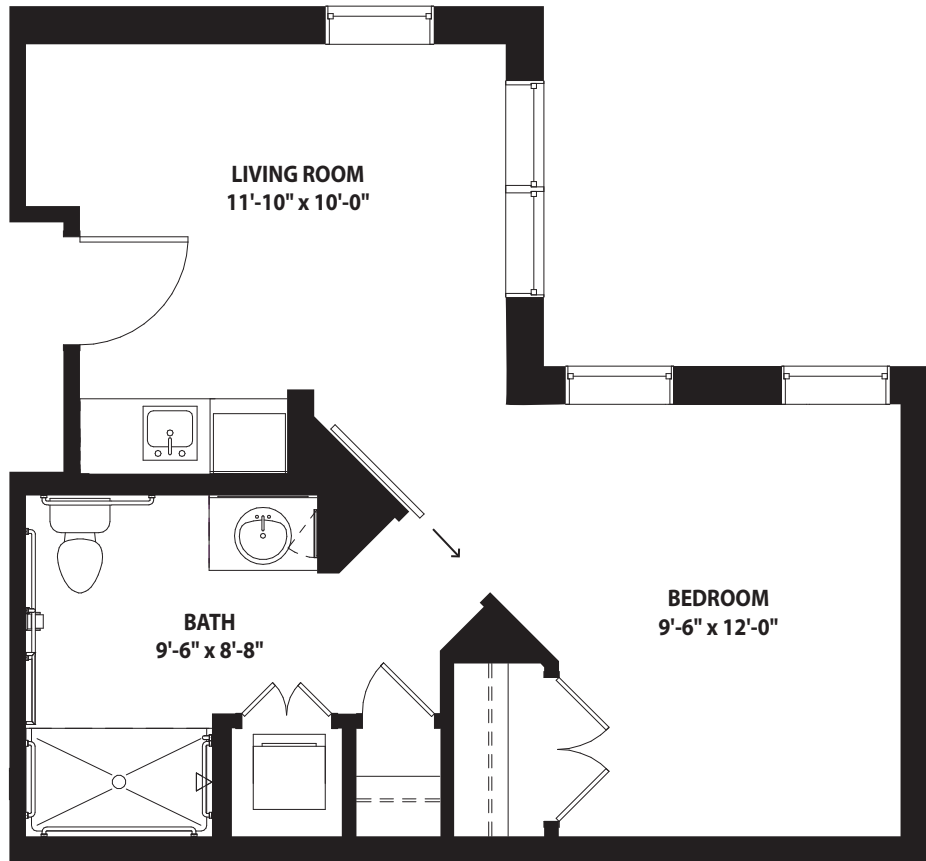

CASON

387 sq. ft.

ASSISTED LIVING

All features and specifications are approximate and subject to change without notice.

2000 Lowson Boulevard
Delray Beach, FL 33445

561.454.2000

AbbeyDelray.com

ALF # Pending

ABBHEY DELRAY | 

A LIFESPACE COMMUNITY®